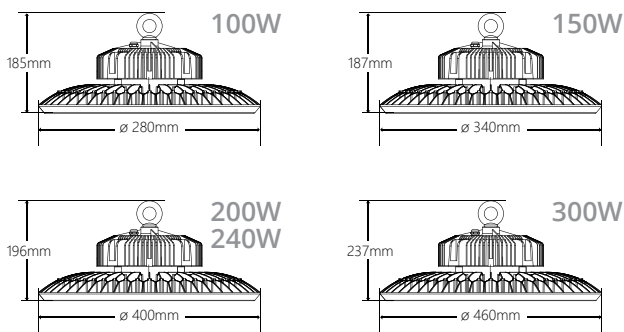

Code	Dimensions	Lumens	Power	Input	LED	CCT	CRI	Beam	IP	Material	Dimmable
HB/100W/PEN/CWD	ø 280*185mm	13000	100W	AC100-240V	Philips	6000K	>80	120°	IP65	Aluminium	Yes 1-10V
HB/150W/PEN/CWD	ø 340*187mm	19500	150W	AC100-240V	Philips	6000K	>80	120°	IP65	Aluminium	Yes 1-10V
HB/200W/PEN/CWD	ø 400*196mm	26000	200W	AC100-240V	Philips	6000K	>80	120°	IP65	Aluminium	Yes 1-10V
HB/240W/PEN/CWD	ø 400*196mm	31500	240W	AC100-240V	Philips	6000K	>80	120°	IP65	Aluminium	Yes 1-10V
HB/300W/PEN/CWD	ø 460*237mm	39000	300W	AC100-240V	Philips	6000K	>80	120°	IP65	Aluminium	Yes 1-10V

DIMENSIONS

ATTRIBUTES

Wattage:	100W, 150W, 200W, 240W, 300W
Power Factor:	>0.93
Beam angle:	120°
Colour Temperature:	6000K
IP Rating:	IP65
Impact Protection Rating:	IK08
CRI:	>80 Ra
Dimmable:	Yes 1-10V
Driver:	Mean Well
Chip:	Philips Lumileds
Operating Temperature:	-30° ~ 50°
Frequency:	50/60Hz