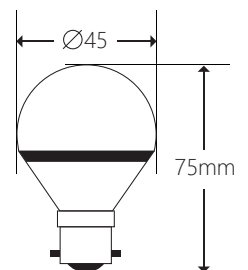

Application

Hotels, Offices, Schools, Outdoor, Hospitals, Home and Domestic.

Code	Base	Dimensions	Beam	Lumens	Power	Equivalent	Colour	Kelvin	Dimmable
B15/GOLF/5W/WWD	B15	ø45mm*75mm	160°	380	5W	40W	Warm White	2700K	Yes
B15/GOLF/5W/CWD	B15	ø45mm*75mm	160°	380	5W	40W	Cool White	6000K	Yes
B22/GOLF/5W/WWD	B22	ø45mm*75mm	160°	380	5W	40W	Warm White	2700K	Yes
B22/GOLF/5W/CWD	B22	ø45mm*75mm	160°	380	5W	40W	Cool White	6000K	Yes
E14/GOLF/5W/WWD	E14	ø45mm*75mm	160°	380	5W	40W	Warm White	2700K	Yes
E14/GOLF/5W/CWD	E14	ø45mm*75mm	160°	380	5W	40W	Cool White	6000K	Yes
E27/GOLF/5W/WWD	E27	ø45mm*75mm	160°	380	5W	40W	Warm White	2700K	Yes
E27/GOLF/5W/CWD	E27	ø45mm*75mm	160°	380	5W	40W	Cool White	6000K	Yes

PRODUCT SPEC

Lumens: 380	Light Colour: 2700k / 6000k	Type: LED	Average Life: 50,000 Hours
Equivalent To: 40W	Input Voltage: 240V	Certification: CE, RoHS	Dimmable: Yes
Dimensions: Ø45x75mm	Base: B15, B22, E14, E27	Wattage: 5W	Beam angle: 160°