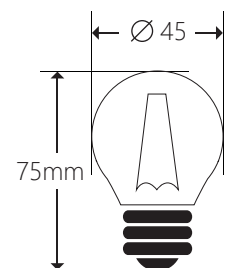

Application

Hotels, Offices, Schools, Outdoor, Hospitals, Home and Domestic.

Code	Base	Dimensions	Beam	Lumens	Power	Equivalent	Colour	Kelvin	Dimmable
B15/4W/GOLFFIL/WWND	B15	ø45mm*75mm	360°	400	4W	40W	Warm White	2200K	x
B15/4W/GOLFFIL/WWD	B15	ø45mm*75mm	360°	400	4W	40W	Warm White	2200K	✓
B22/4W/GOLFFIL/WWND	B22	ø45mm*75mm	360°	400	4W	40W	Warm White	2700K	x
B22/4W/GOLFFIL/WWD	B22	ø45mm*75mm	360°	400	4W	40W	Warm White	2700K	✓
E14/4W/GOLFFIL/WWND	E14	ø45mm*75mm	360°	400	4W	40W	Warm White	2700K	x
E14/4W/GOLFFIL/WWD	E14	ø45mm*75mm	360°	400	4W	40W	Warm White	2700K	✓
E27/4W/GOLFFIL/WWND	E27	ø45mm*75mm	360°	400	4W	40W	Warm White	2700K	x
E27/4W/GOLFFIL/WWD	E27	ø45mm*75mm	360°	400	4W	40W	Warm White	2700K	✓

PRODUCT SPEC

Lumens: 400

Equivalent To: 40W

Dimensions: Ø45x75mm

Light Colour: Warm White

Input Voltage: 240V

Base: B15, B22, E14, E27

Type: Filament LED

Certification: CE, RoHS

Wattage: 4W

Average Life: 50,000 Hours

Dimmable: Optional

Beam angle: 360°